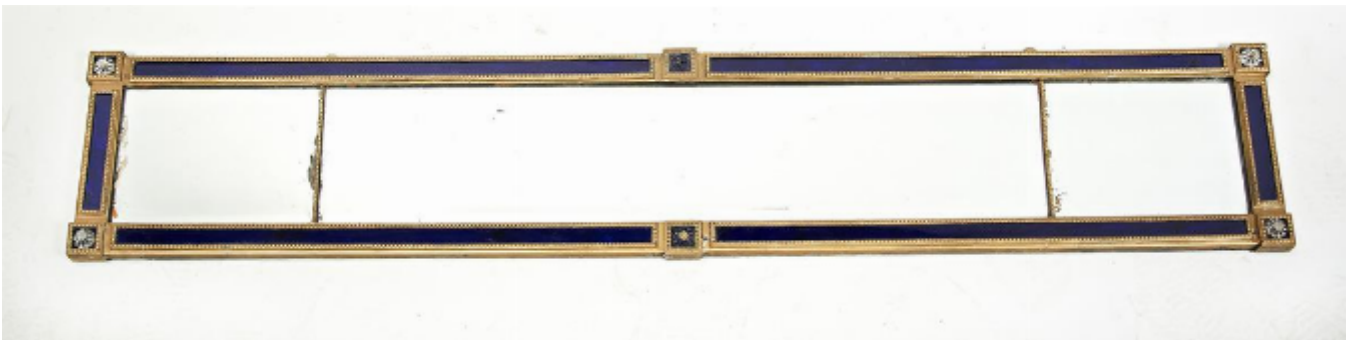

WESTENHOLZ
ANTIQUES & INTERIOR DECORATION

Mirror

REF: 14436

Height: 25.5 cm (10")

Width: 131 cm (51.6")

Description

Mirror