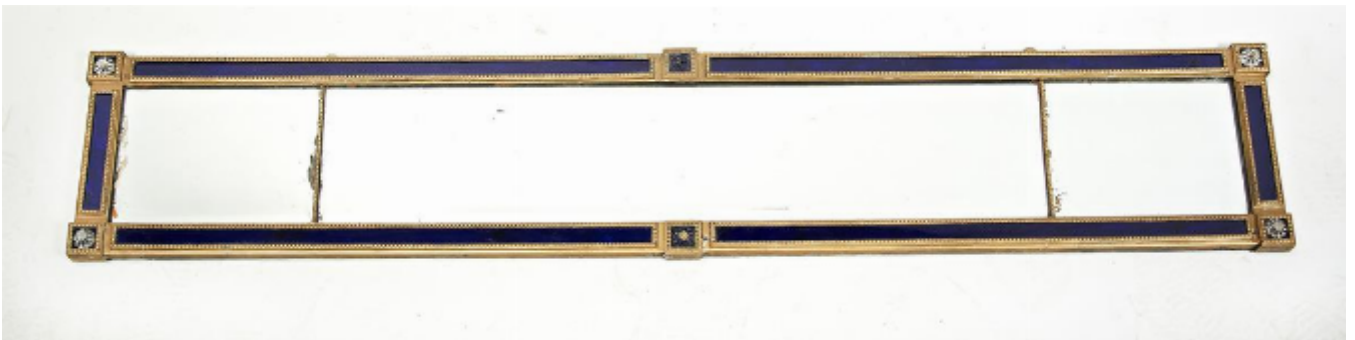

WESTENHOLZ
ANTIQUES & INTERIOR DECORATION

Mirror

REF: 14436

Height: 25.5 cm (10")

Width: 131 cm (51.6")

Description

Mirror